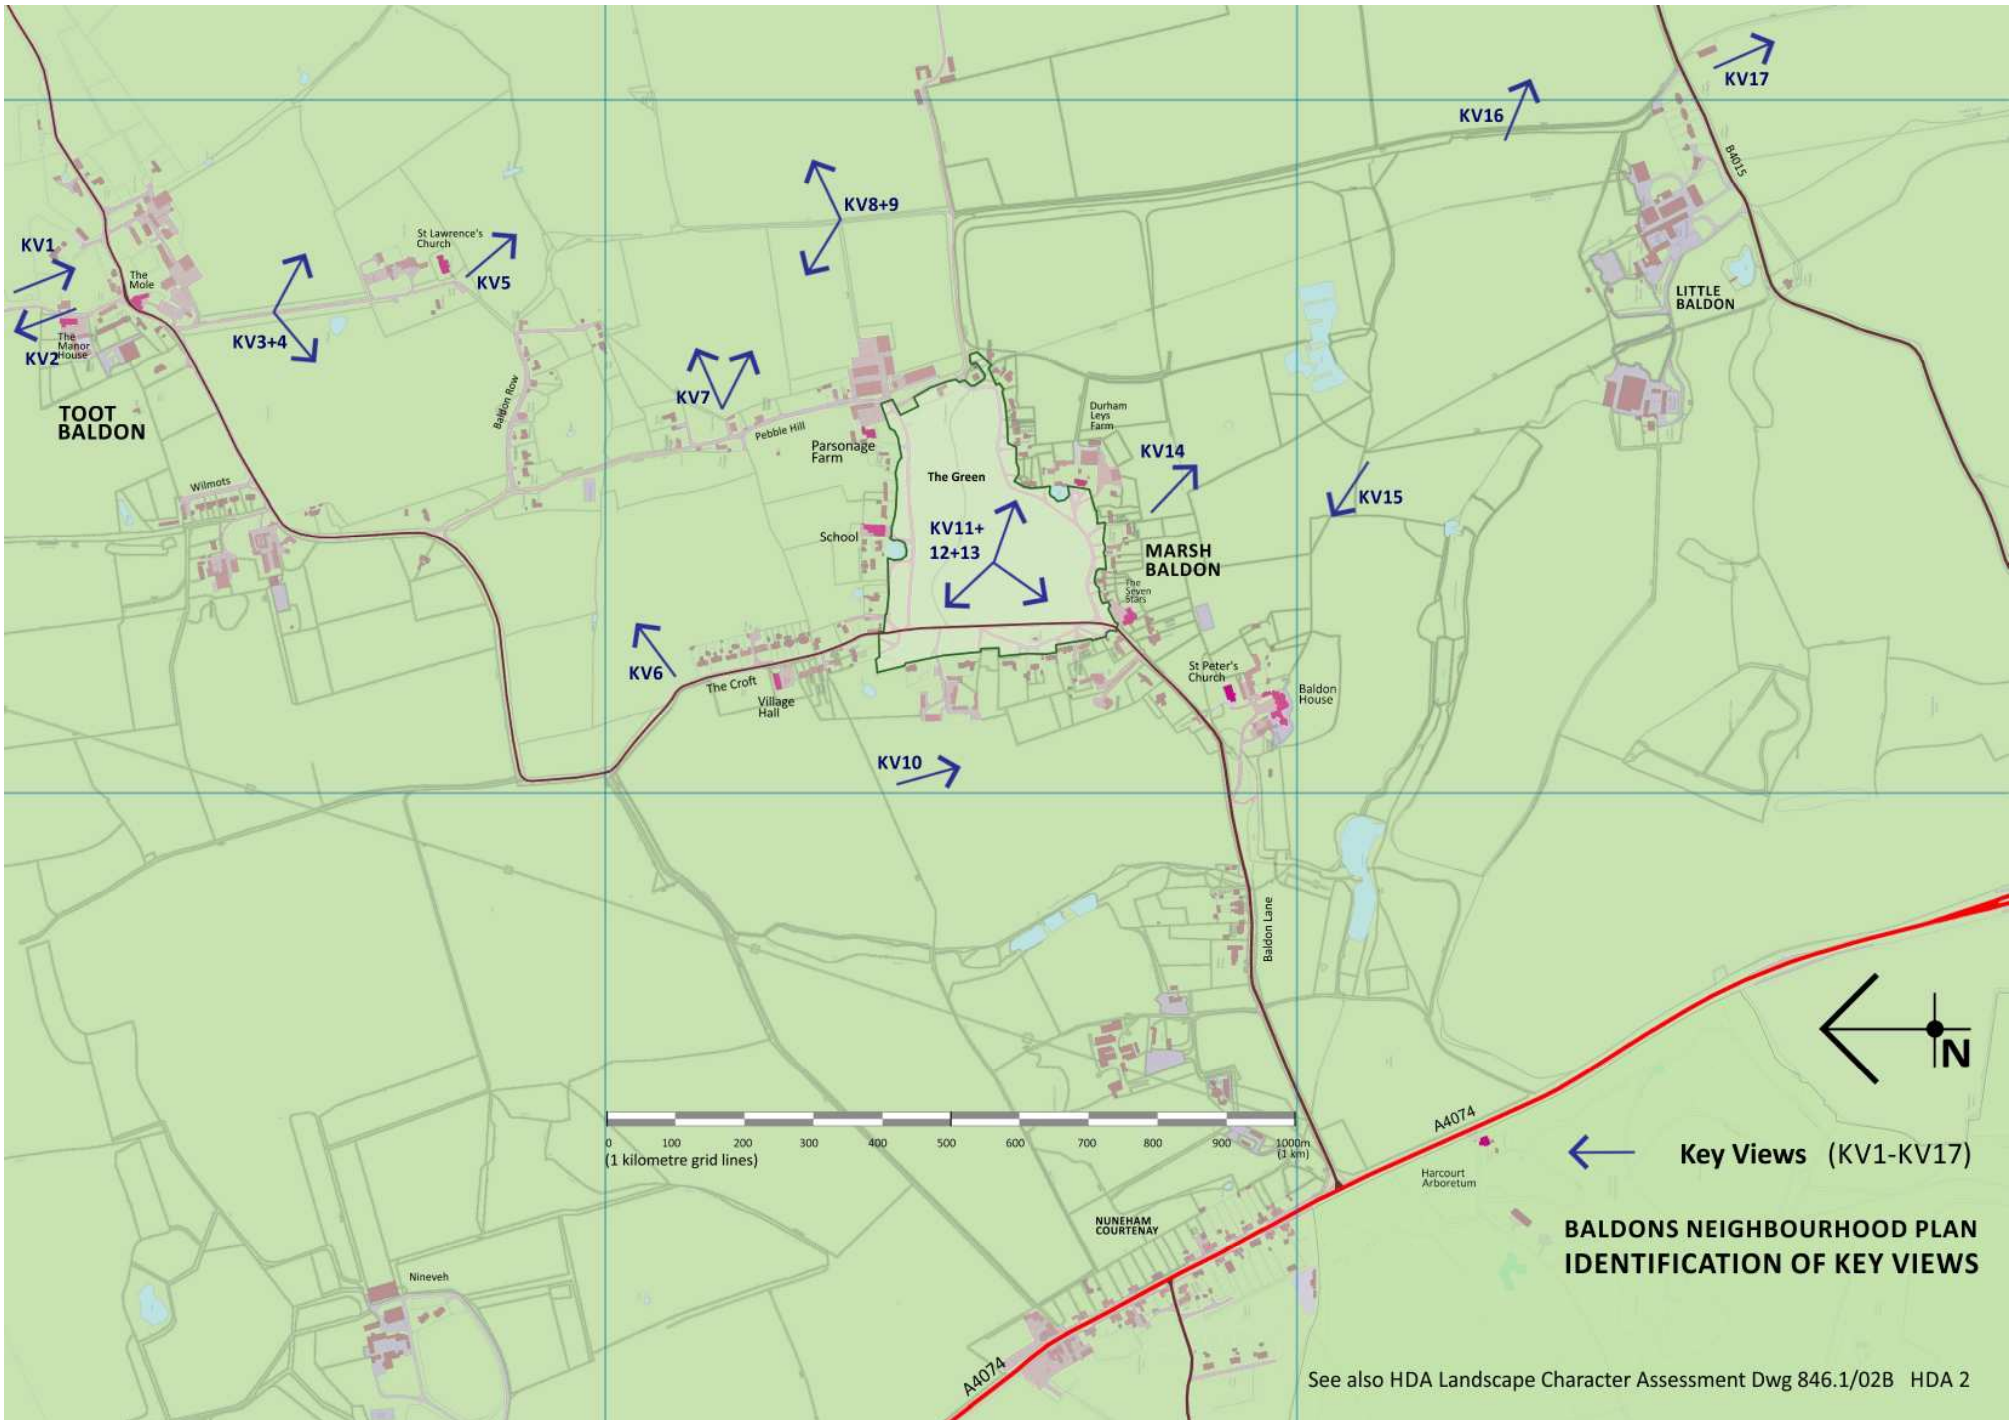

Baldons Neighbourhood Plan

APPENDIX E: KEY VIEWS

SCHEDULE OF KEY VIEWS

KEY VIEW	FROM	TOWARDS
KV1	Footpath 118/7 north of Toot Baldon	Toot Baldon Manor
KV2	Footpath 118/7 by Toot Baldon Manor	Countryside north of Toot Baldon including southern fringes of Oxford
KV3	Toot Baldon – avenue to church (footpath 118/15)	South west
KV4	Toot Baldon – avenue to church footpath 118/15)	South east over open country
KV5	St Lawrence’s churchyard	South east over Thame valley, Chilterns in the distance
KV6	North end of the Croft, Marsh Baldon	North east towards Baldon Row
KV7	North end of Pebble Hill	East over open farmland towards Garsington
KV8	From open country east of Marsh Baldon (footpath 118/9)	West towards Marsh Baldon
KV9	From open country east of Marsh Baldon (footpath 118/9)	East over open country to Garsington
KV10	Footpath 118M/3 west of Marsh Baldon	South towards Baldon House woodland
KV11	North west corner of Marsh Baldon Green	North west to open country through gap in Green perimeter
KV12	South east corner of Marsh Baldon Green	East to open country through gap in Green perimeter
KV13	South west corner of Marsh Baldon Green	South west to Seven Stars Pub and St Peters church tower
KV14	Footpath 118M/4 south of Marsh Baldon	South over open country toward the Chiltern ridge
KV15	Footpath 118M/9	North east towards Baldon House
KV16	Footpath 118M/5 north of Little Baldon	South east towards the Chiltern ridge
KV17	Footpath 118M/5 at Little Baldon	Looking south towards Berinsfield

See Key View Plan (Figure 2.6 in the Neighbourhood Plan and reproduced here in *landscape* format)

See also HDA drawing 846.1/02B HDA 2

a

b

KV-1

KEY VIEWS - BALDONS NEIGHBOURHOOD PLAN

KEY VIEWS - BALDONS NEIGHBOURHOOD PLAN

KV-2

east

south

west

KEY VIEWS - BALDONS NEIGHBOURHOOD PLAN

KV-3+4

a

b

KV-5

KEY VIEWS - BALDONS NEIGHBOURHOOD PLAN

a

b

c

KEY VIEWS - BALDONS NEIGHBOURHOOD PLAN

KV-6

a